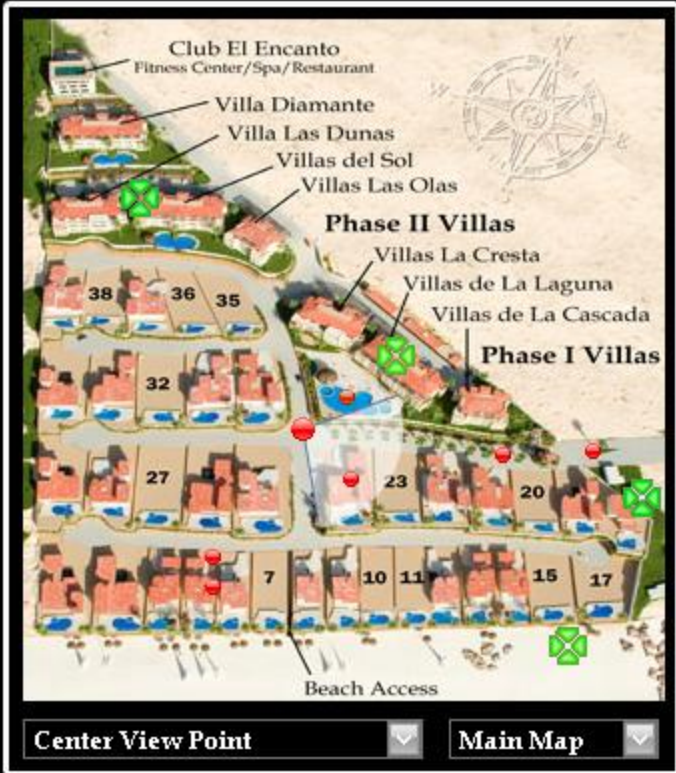

DE LA LAGUNA El Encanto

Full Screen

directly in
of the
ne will be
er,
of tennis on

Photo Gallery

DE LA LAGUNA El Encanto

Full Screen

Estrella Model Entrance

Phase I Villas

5 bedrooms
popular

Photo Gallery

DE LA LAGUNA El Encanto

Full Screen

Estrella Model Living Room

Phase II Villa

details such as
ell-nosed
ms, recessed

Photo Gallery

DE LA LAGUNA El Encanto

Full Screen

ent.

Photo Gallery