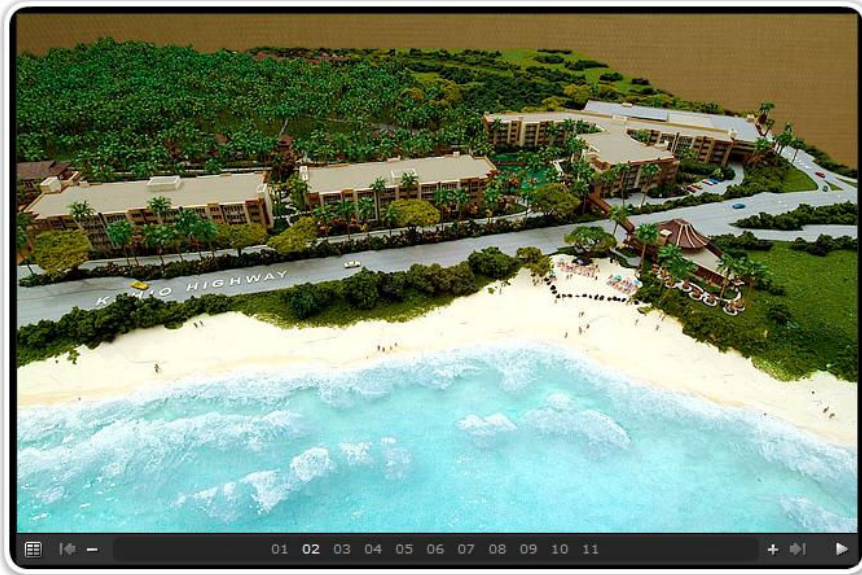

PHOTO GALLERY

SELECT A GALLERY

PREVIOUS IMAGE

PLAY/PAUSE

NEXT IMAGE

If you wish to contribute your historic Coco Palms photos or Island of Kaua'i photos to this gallery, please send them to photos@cocopalms.com. When submitting your photos, please include your name, a photo caption if appropriate and any other relative information you'd like to share in the gallery.

Photo requirements: Minimum image size: 10 inches wide (720 pixels) at 72 dpi. [Click here](#) to see an example image for size.